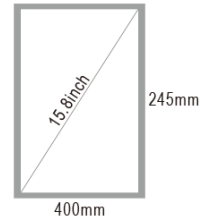

POZONE M217 KIOSK

15.8" Self-Service
Terminal

Barcode
Scanning

58/80MM
Printing

QR code
Payment

Unique Cabling System

Cables and power adapter hidden in the stand rear cover. The touch kiosk can serve as a complete digital replacement of the menu and order system, or as an out-of-home advertising platform to reach consumers.

www.pozoneintl.com

POZONE M217 KIOSK

Specification

SYSTEM	
Processor	Intel Celeron J1900 Quad-Core, Up to 2.42Ghz Intel Core i3/i5 3rd, 4th, 5th, 6th, 7th, 8th High Performance CPU
Memory	2GB Standard, DDR3L or DDR4, up to 8GB/16GB/32GB
Storage	32GB standard, up to 512GB
OS	Windows 7, Windows 8.1, Windows 10, POS Ready7, Linux
DISPLAY	
Type	15.8 inch FHD Display
Resolution	1920*1080
Aspect Ratio	16:9
Brightness	250 nits
Touchscreen	Projective Capacitive Touch Screen / Non Touch Display
INTERFACE	
Display	1*VGA or 1*VGA+1*HDMI
USB	3*USB2.0, 1*USB3.0
Serial	2*COM
LAN	1*RJ45
Audio	1*Mic-in, 1*Line-out
Power DC-IN	Input AC 100~240V/50~60hz, Output DC12V/7.5A
PHYSICAL&ENVIRONMENTAL	
Operating Temperature	Operating 0~60°
Storage Temperature	Storage-35°~75°
Cooling	Fanless or with CPU Fan
Dimensions(W×H×D)	400x570x247(MM)
Packing Dimensions(W×H×D)	620*440*230(MM) With Wooden Box
Net Weight	7.61KG(Single Display)
Packing Weight	11.50KG With Wooden Box
Certification	CE,FCC,RoHS
Color	White/Grey
OPTIONS & PERIPHERALS	
2nd Display	15.8 inch FHD Display Option (Landscape or Portrait)
Printer	Standard 80mm Printer with Auto Cutter, 58mm Printer Option
Scanner	Support 1D, 2D
Wifi	IEEE 802.11 a/b/g/n/ac
Bluetooth	Bluetooth 4.0 protocol
Speaker	4Ω*3W Speaker
Wall Mount	Support Wall Mount(Only for Single Display)

DIMENSIONS

FEATURE

Intel Celeron or Intel Core Series CPU

15.8inch FHD display

2D scanner

58/80mm printer

Main screen with adjustable angle

second display with adjustable angle